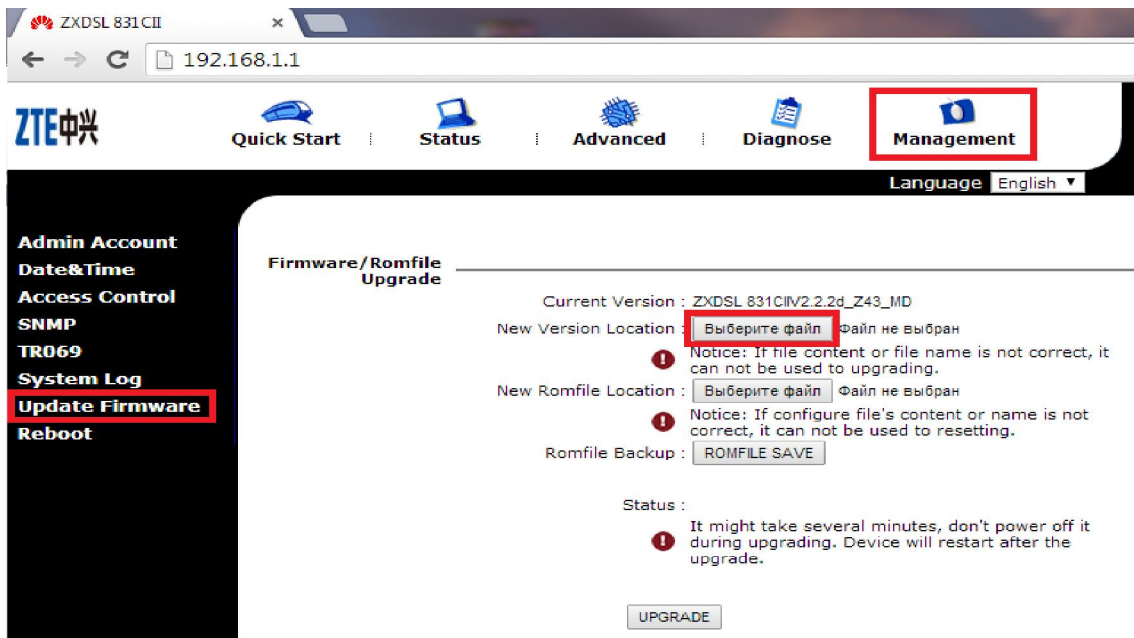

. 3

2.2.2d_Z43_MD

ADSL

ADSL

Management/Update Firmware.