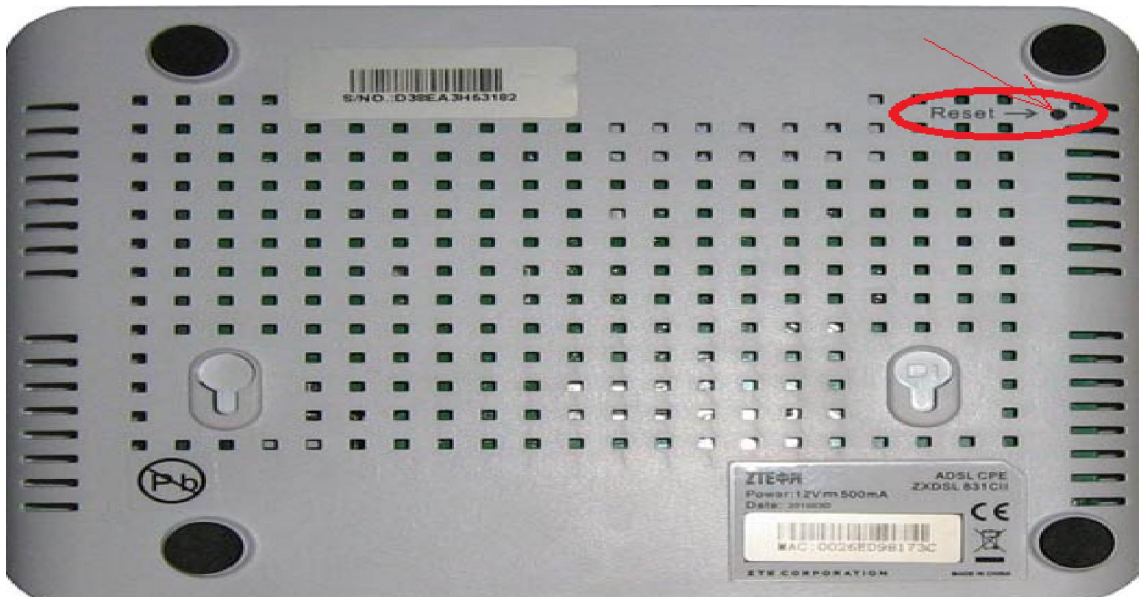

.6

1)

Factory Default Settings

Web-

RESTART.

Tools/Reboot,

.5.

• TR-069:

- ADSL
PVC 0

IP-

: Satus/*WAN Status*

.7.

Wan Connection									
#	Active	VPI/VCI	ATM QoS	ENCAP	NAT	IP Address	Default Route	Status	
PVC0	Yes	1/35	UBR	ENET ENCAP LLC	Disabled	10.18.91.173	Disabled	Up	
PVC1	Yes	0/33	UBR	ENET ENCAP LLC	Enable	92.114.150.214	Enable	Up	
PVC2	-	-/-	-	-	-	-	-	-	-
PVC3	-	-/-	-	-	-	-	-	-	-
PVC4	-	-/-	-	-	-	-	-	-	-
PVC5	-	-/-	-	-	-	-	-	-	-
PVC6	-	-/-	-	-	-	-	-	-	-
PVC7	-	-/-	-	-	-	-	-	-	-

.7

IP-
Activated TR-069 Client

: *Management/TR - 069*
URL: <http://acs.mtc.md:7547/acs/>.

.8