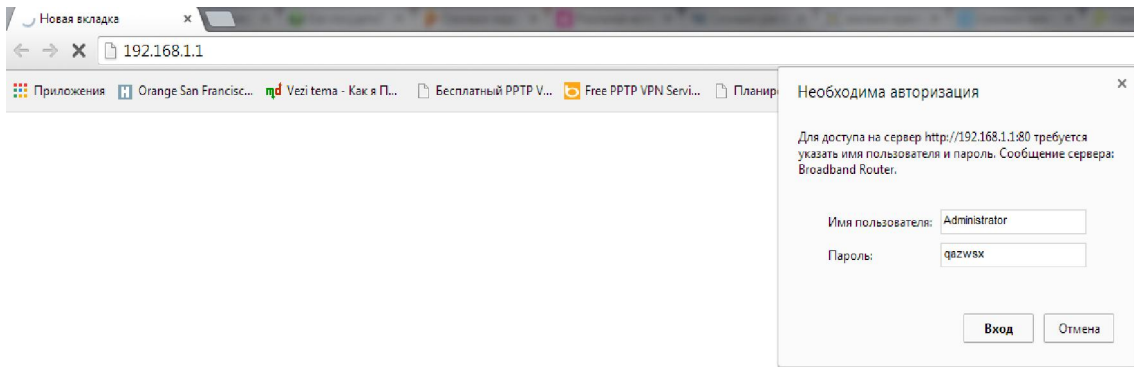

ZTE 831

• :
- (Google Chrome),
IP- 192.168.1.1 (), ():
):

Username: **Administrator** Password: **qazwsx**

Username: **admin** Password: **admin**

.1

ADSL

.2

.2 ,
2.2.1a_Z43_MD,
2.2.2d_Z43_MD.