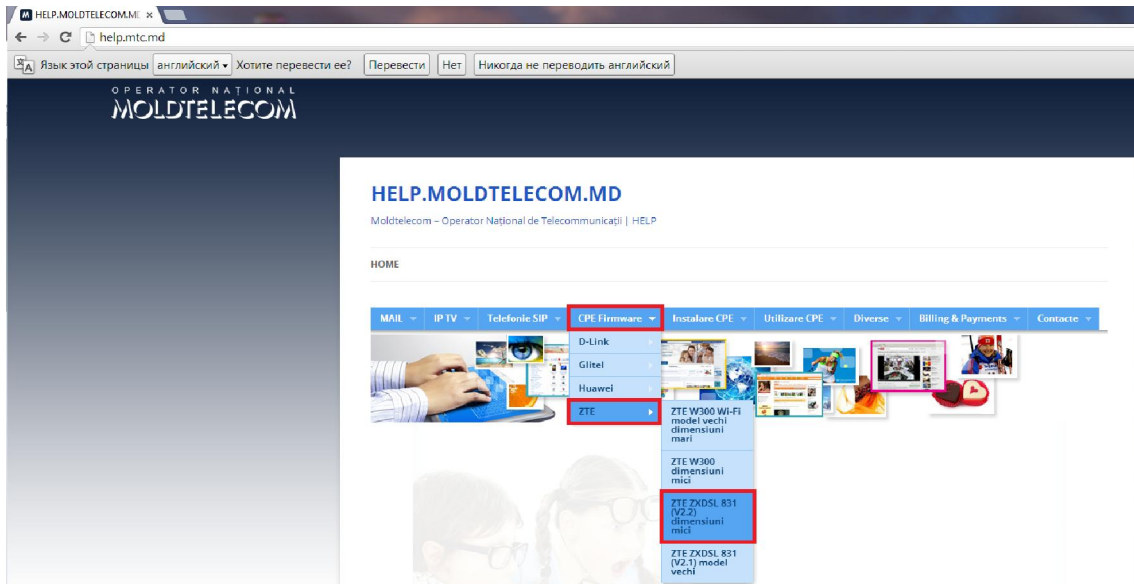

. 3.

. 3

2.2.2d_Z43_MD

ADSL

ADSL

Management/Update Firmware.

. 4

UPGRADE

90

.4.